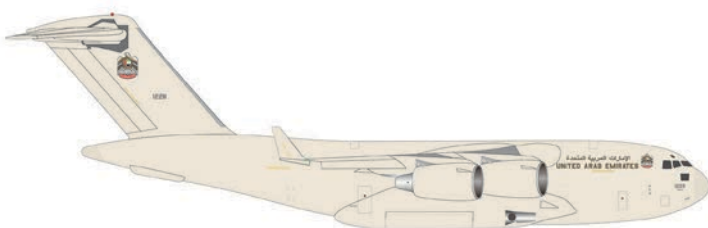

539395

United Arab Emirates Air Force Boeing C-17A Globemaster III - 15th Strategic Airlift Squadron - desert color scheme - 1228

↔ 10,6 cm

1/500

44,95 €

📅 07-08 2026